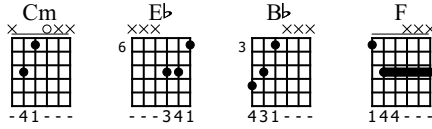

Talk is Cheap

Chet Faker

Standard tuning

♩ = 110

1

Cm Eb Bb F

N-Gt

mf

3x

TAB

| | | | |
|---|---|---|---|
| 0 | 0 | 3 | 3 |
| 1 | 1 | 5 | 3 |
| 3 | 1 | 6 | 1 |

5

Cm Eb Bb F

TAB

| | | | | |
|---|---|---|---|---|
| 0 | 0 | 3 | 3 | 5 |
| 1 | 1 | 5 | 3 | |
| 3 | 1 | 6 | 1 | |

9

Cm Eb Bb F Cm

TAB

| | | | | | | | | | | | | |
|-----|---|---|---|-----|---|---|---|-----|---|---|---|---|
| 3 4 | 3 | 1 | 1 | 3 4 | 3 | 1 | 1 | 3 4 | 3 | 5 | 3 | 5 |
| 5 | 5 | 3 | 3 | 5 | 3 | 3 | 3 | 2 | 3 | 2 | 5 | 5 |
| 3 | 1 | 1 | 1 | 3 | 3 | 3 | 3 | 1 | 1 | 1 | 3 | 5 |